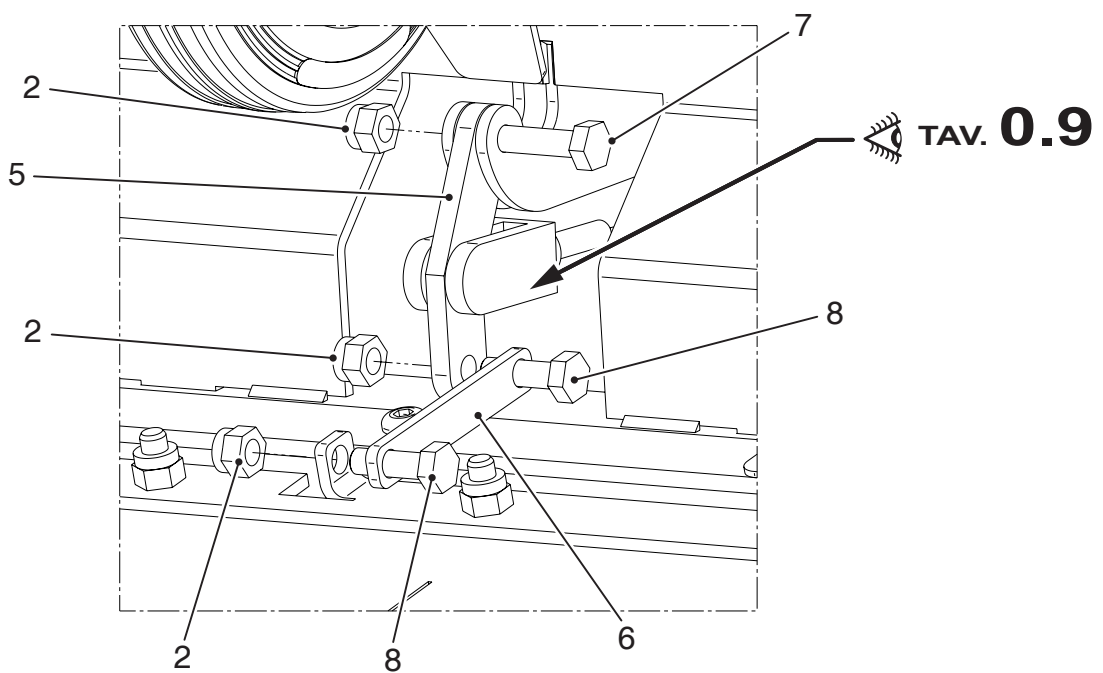

TABLE 0.1.1

Ed. 06/16 - Rev. 01

N. Pos.	Cod.	Description	Q.ty
1	C330200000	D.125x37,5 Pivoting wheel+brake	1
2	AAA0606000	M6 Lock nut	Qr
3	A140606016	M6x16 Screw	Qr
4	A900506000	Washer	Qr
5	6020014ADJ	Flap lifting lever	1
6	6020014ACZ	Centering flap lifting plate	1
7	A141006025	M6x25 Screw	Qr
8	A140906020	M6x20 Screw	Qr