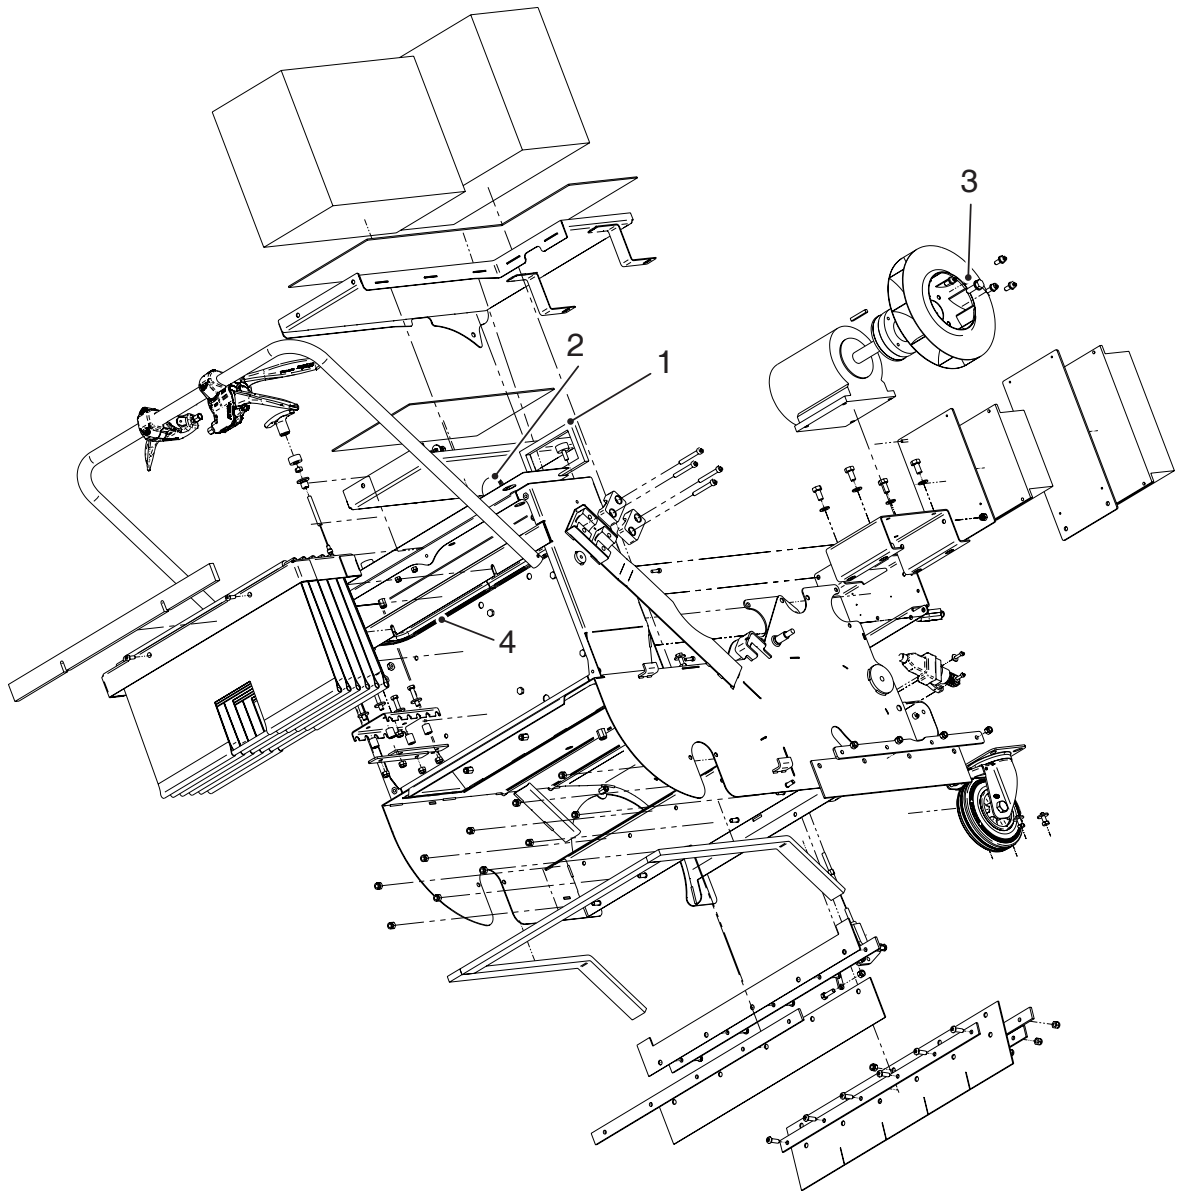

TABLE 0.2

Ed. 06/16 - Rev. 01

N. Pos.	Cod.	Description	Q.ty
1	6020014AQJ	Chassis	1
2	C330200000	D.125x37,5 Pivoting wheel+brake	1
3	AAA0606000	M6 Lock nut	Qr
4	C072420010	D.20x10 Shock absorber	2
5	A311406045	M6x45 Screw	8
6	A140606016	M6x16 Screw	Qr
7	A900506000	Washer	Qr
8	A600106020	Screw	Qr
9	6110014ALS	Rear rubber strap	1
10	6110014ALQ	Drawer rubber strap	1
11	6110014ALR	Front flap	1
12	6020014ALT	Flap plate	3
13	6020014ALP	Flap lifting plate	1
14	6020014ADJ	Flap lifting lever	1
15	6020014ALU	Flap lifting plate	1
16	6020014AFM	Plate	1
17	6010014APY	Lifting flap cable	1
18	6110014AGC	Drawer mousse	2
19	6110014AGC	Drawer mousse	1
20	E151800000	Microswitch	3
21	A141006025	M6x25 Screw	Qr
22	A140906020	M6x20 Screw	Qr
23	A310606016	M6x16 Screw	Qr
24	E271600000	D.22 Stop collar	4
25	E260110000	Lever inverter fitting for hose	1
26	6120014AJZ	Hole cover adhesive	Qr
27	E276100000	D.12 Clamp	2

TABLE 0.3

Ed. 06/16 - Rev. 01

N. Pos.	Cod.	Description	Q.ty
1	6020014ADD	Filter shaker support	1
2	6020014ADF	Plate	2
3	6020014AHP	Spacer	4
4	A900506000	Washer	4
5	A141106030	M6x30 Screw	4
6	6170014AKL	Pad	1
7	6010014AKK	Fiter shaker cable	1
8	AA20406000	M6 Nut	Qr
9	AAA0606000	M6 Lock nut	Qr
10	C031200000	M6 Handle	1
11	6260014ANS	Dashboard bushing	1
12	AAR0811000	Stop ring	1