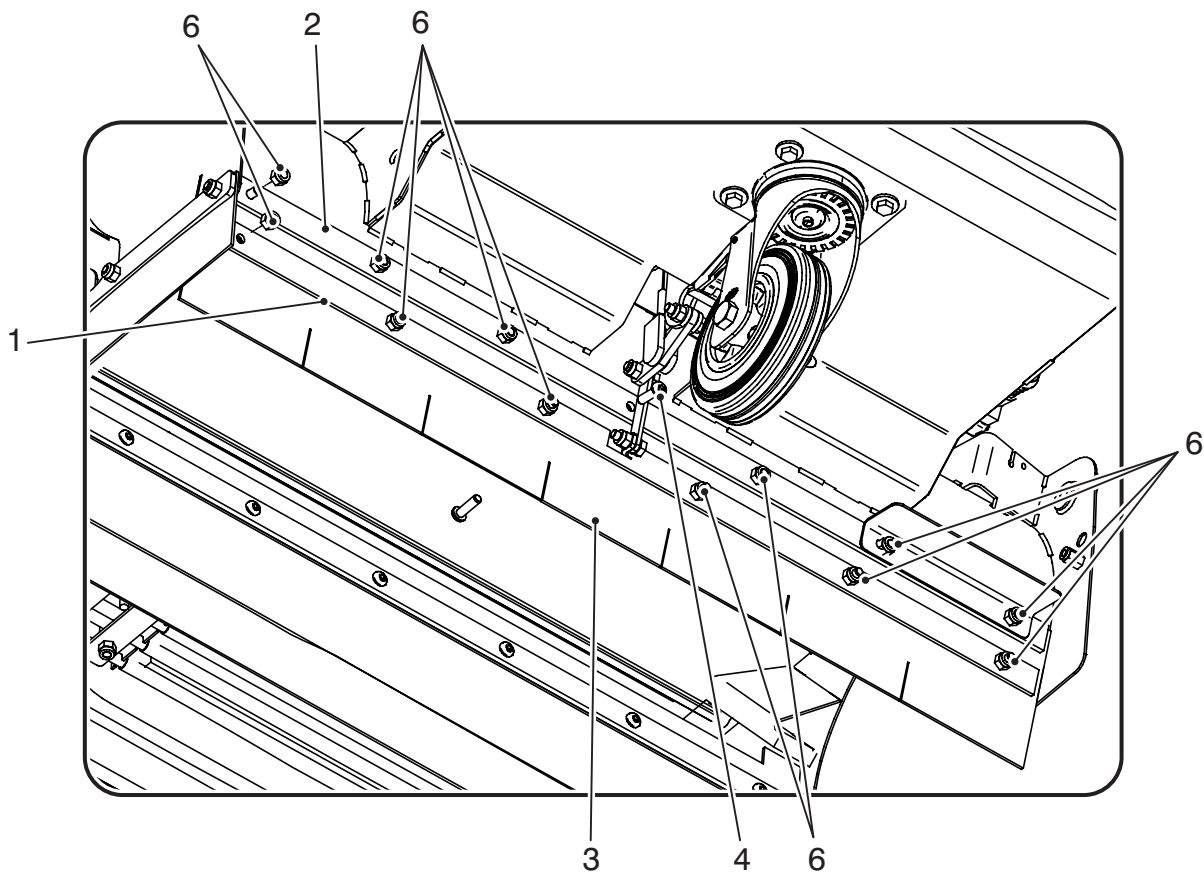

TABLE 0.1.2

Ed. 06/16 - Rev. 01

<i>N. Pos.</i>	<i>Cod.</i>	<i>Description</i>	<i>Q.ty</i>
1	6020014ALP	Flap lifting plate	1
2	6020014ALT	Flap plate	3
3	6110014ALR	Front flap	1
4	A600106020	M6x20 Screw	Qr
5	6110014ALQ	Drawer rubber strap	1
6	AAA0606000	M6 Lock nut	Qr