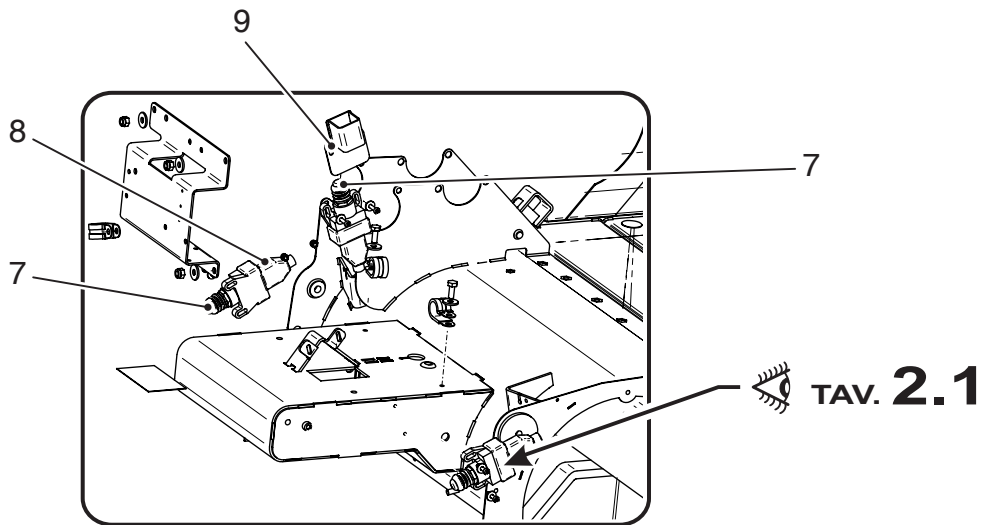

TABLE 0.17

Ed. 06/16 - Rev. 01

N. Pos.	Cod.	Description	Q.ty
1	E191200000	Clamps set	1
2	E253600000	Red clamp cover	1
3	E253700000	Black clamp cover	1
4	E438000000	12V Remote switch control	1
5	E020500000	Fuse box	3
6	E022700000	3A Fuse	1
7	E022800000	7,5A Fuse	2
8	6020014ACY	Electric components support	1
9	E251800000	Cable cover	4
10	E320100000	Battery connector	3
11	E02C100000	Fuse box	1
12	E02B700000	60A Fuse	1
13	E151800000	Microswitch	2
14	E252400000	Protection cover	1
15	6020014AKJ	Micro protection	1
16	6020014ASW	Fuses bloc protection	1