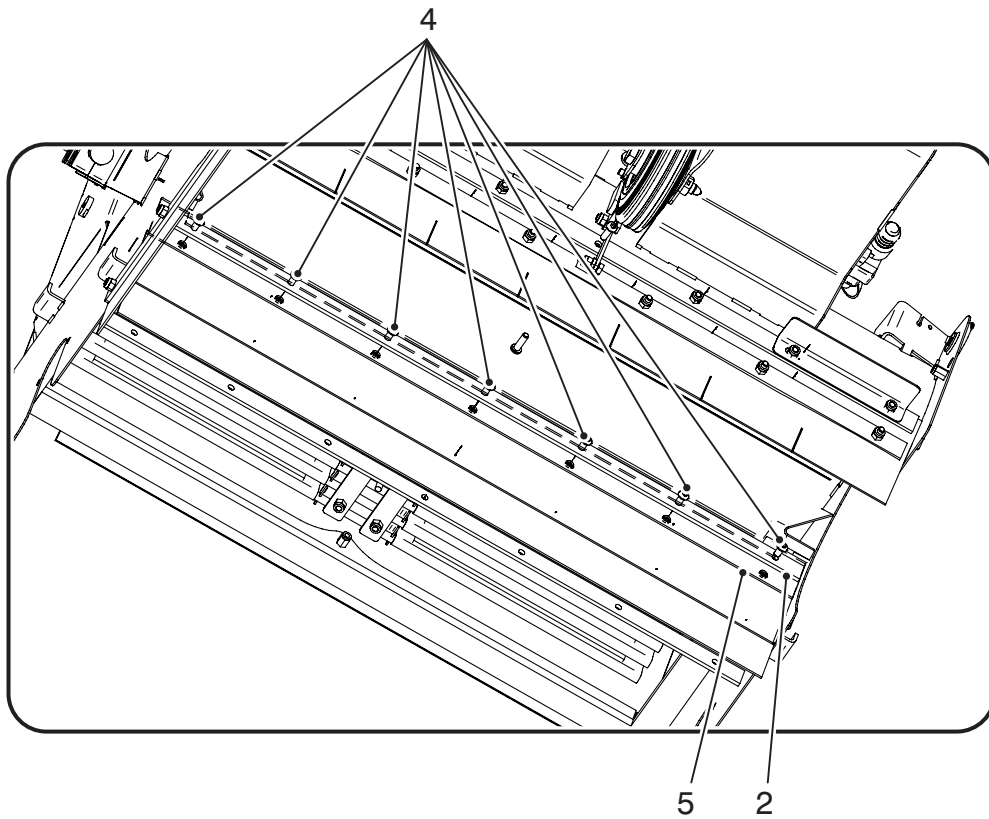

TABLE 0.1.2

Ed. 06/16 - Rev. 01

<i>N. Pos.</i>	<i>Cod.</i>	<i>Description</i>	<i>Q.ty</i>
1	6020014ALP	Flap lifting plate	1
2	6020014ALT	Flap plate	3
3	6110014ALR	Front flap	1
4	A600106020	M6x20 Screw	Qr
5	6110014ALQ	Drawer rubber strap	1
6	AAA0606000	M6 Lock nut	Qr