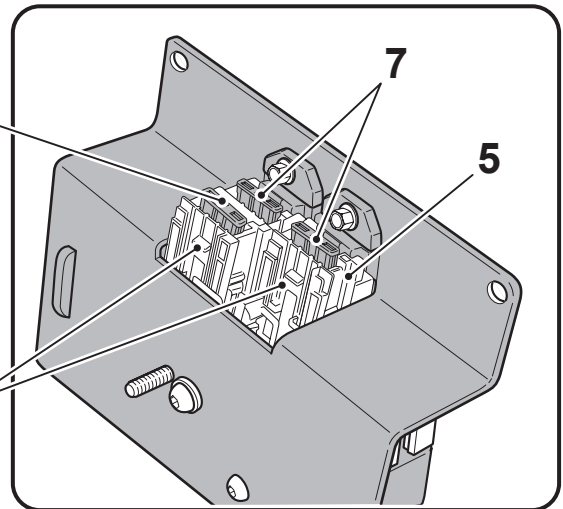

TABLE 0.17

Ed. 06/16 - Rev. 01

N. Pos.	Cod.	Description	Q.ty
1	E191200000	Clamps set	1
2	E253600000	Red clamp cover	1
3	E253700000	Black clamp cover	1
4	E438000000	12V Remote switch control	1
5	E020500000	Fuse box	3
6	E022700000	3A Fuse	1
7	E022800000	7,5A Fuse	2
8	6020014ACY	Electric components support	1
9	E251800000	Cable cover	4
10	E320100000	Battery connector	3
11	E02C100000	Fuse box	1
12	E02B700000	60A Fuse	1
13	E151800000	Microswitch	2
14	E252400000	Protection cover	1
15	6020014AKJ	Micro protection	1
16	6020014ASW	Fuses bloc protection	1