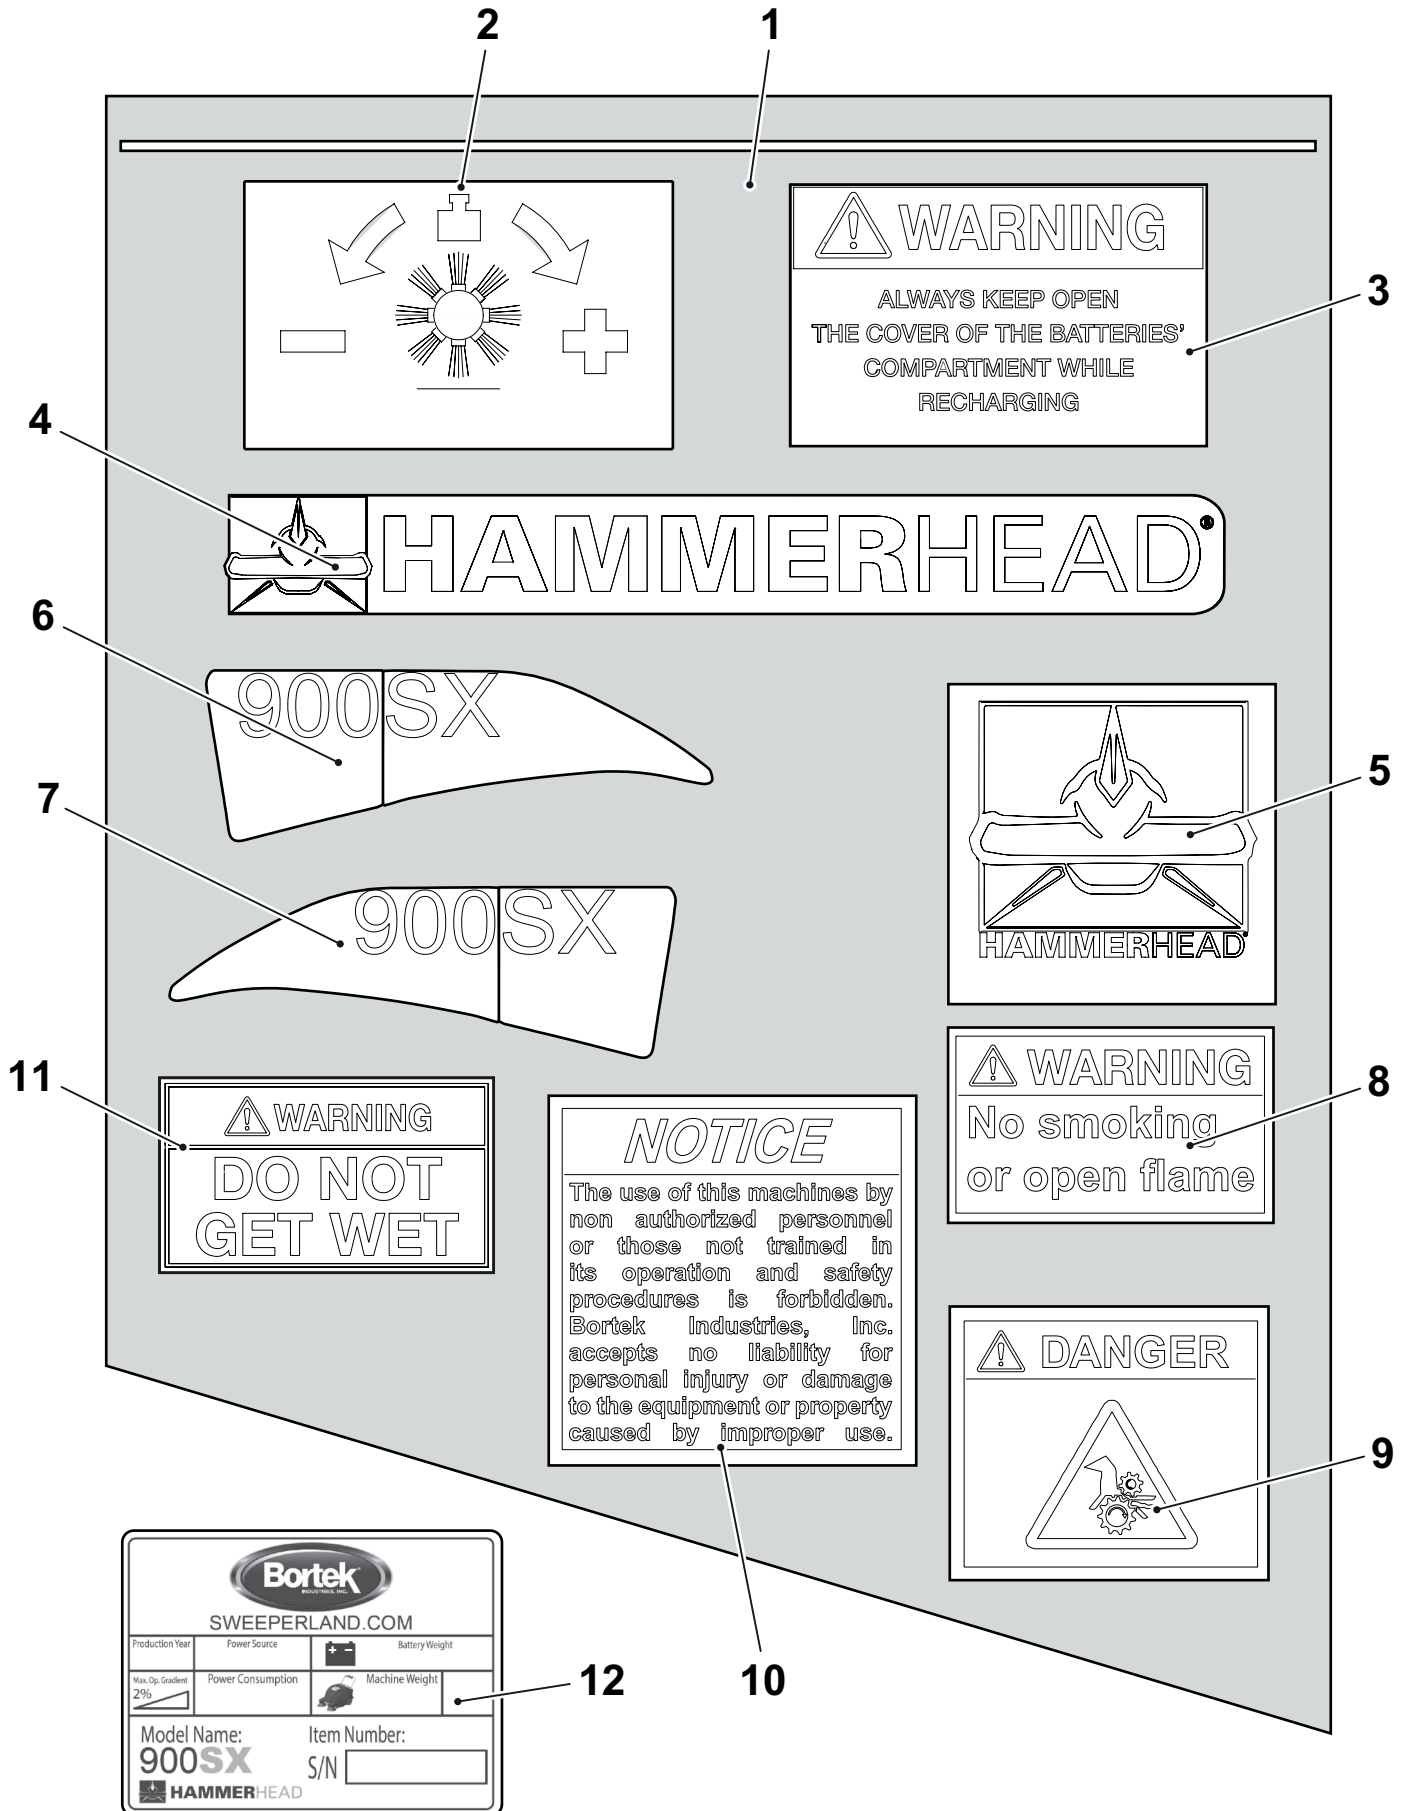

DFRE124300

TABLE 0.15

Ed. 06/16 - Rev. 01

N. Pos.	Cod.	Description	Q.ty
1	6120014ATA	Dashboard label	1
2	E161100000	Starting switch	1
3	E163700000	Starting key	1
4	E410100000	Diode Mod. EH	1