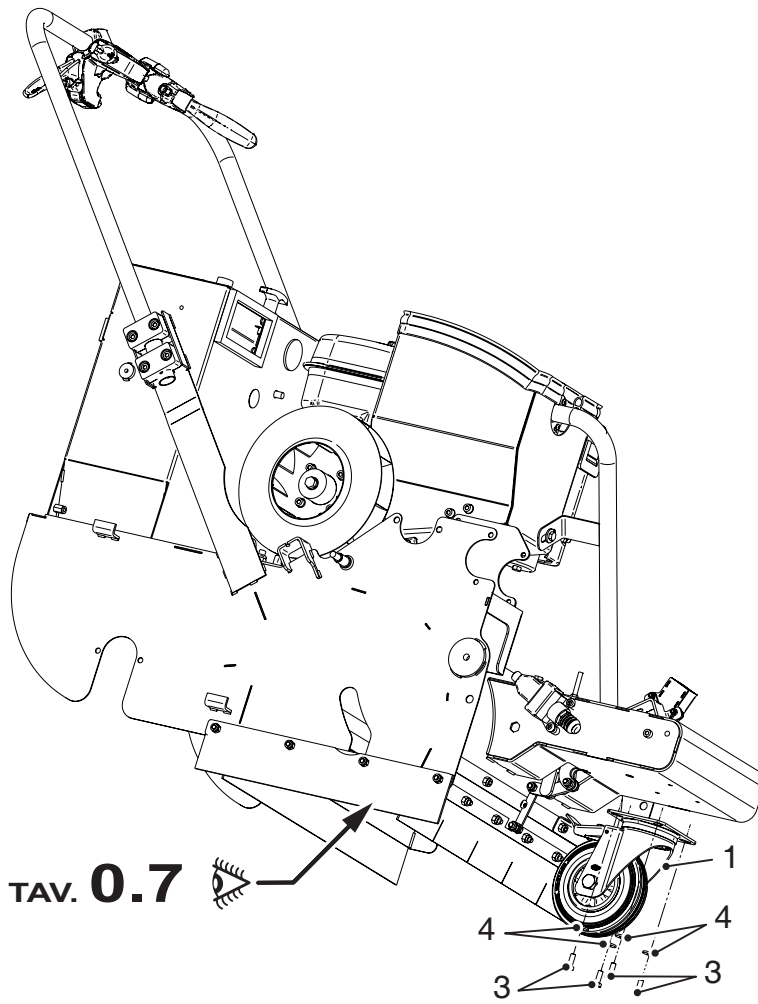

TABLE 0.1.1

Ed. 06/16 - Rev. 01

N. Pos.	Cod.	Description	Q.ty
1	C330200000	D.125x37,5 Pivoting wheel+brake	1
2	AAA0606000	M6 Lock nut	Qr
3	A140606016	M6x16 Screw	Qr
4	A900506000	Washer	Qr
5	6020014ADJ	Flap lifting lever	1
6	6020014ACZ	Centering flap lifting plate	1
7	A141006025	M6x25 Screw	Qr
8	A140906020	M6x20 Screw	Qr