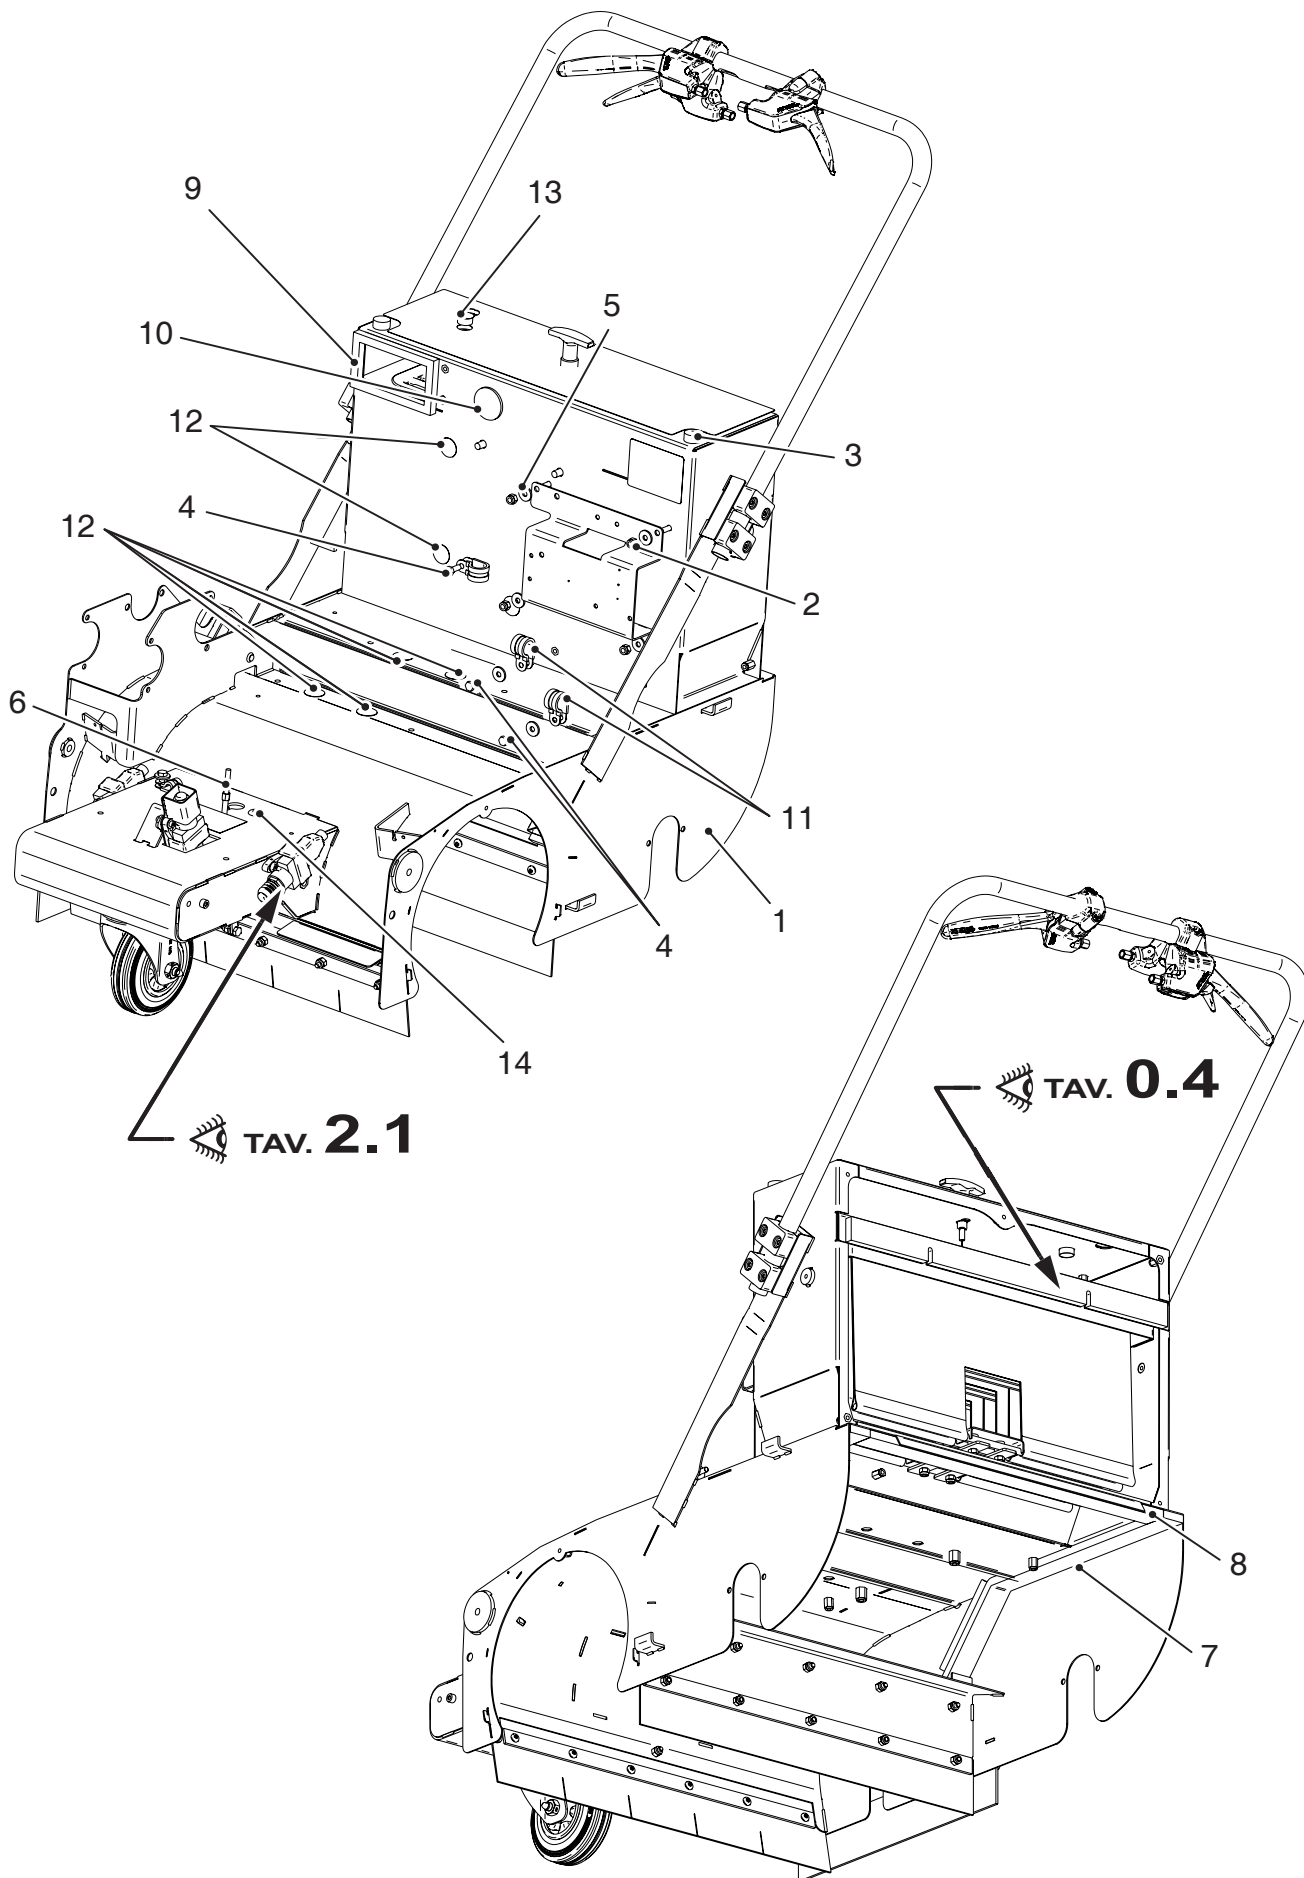

Ed. 06/16 - Rev. 01

<i>N. Pos.</i>	<i>Cod.</i>	<i>Description</i>	<i>Q.ty</i>
1	6020014AQJ	Frame	1
2	AAA0606000	M6 Lock nut	Qr
3	C072420010	D.20x10 Shock absorber	2
4	A140606016	M6x16 Screw	Qr
5	A900506000	Washer	Qr
6	6010014APX	Flap lifting cable	1
7	6110014AGC	Drawer mousse	2
8	6110014AGC	Drawer mousse	1
9	6110014AGF	Mainfold mousse	1
10	E260932000	D.32 Fitting for hose	1
11	E277000000	D.20 Clamp	3
12	6120014AJZ	Hole cover adhesive	Qr
13	C111100000	D.17,4 Cover hole cap	1
14	E260110000	Inverter lever fitting for hose	1

TABLE 0.1.1

Ed. 06/16 - Rev. 01

N. Pos.	Cod.	Description	Q.ty
1	C330200000	D.125x37,5 Pivoting wheel+brake	1
2	AAA0606000	M6 Lock nut	Qr
3	A140606016	M6x16 Screw	Qr
4	A900506000	Washer	Qr
5	6020014ADJ	Flap lifting lever	1
6	6020014ACZ	Centering flap lifting plate	1
7	A141006025	M6x25 Screw	Qr
8	A140906020	M6x20 Screw	Qr