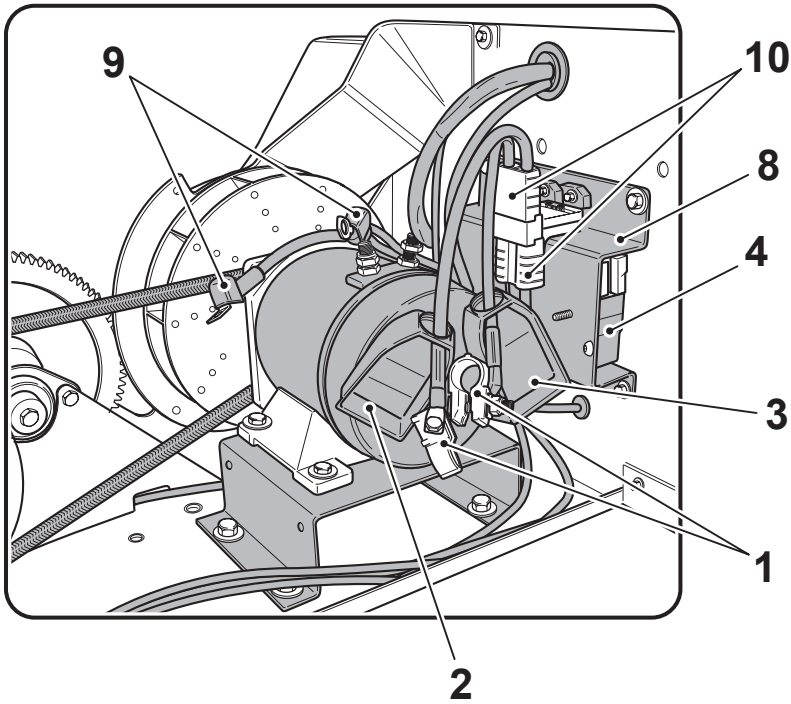

TABLE 0.17

Ed. 06/16 - Rev. 01

N. Pos.	Cod.	Description	Q.ty
1	E191200000	Clamps set	1
2	E253600000	Red clamp cover	1
3	E253700000	Black clamp cover	1
4	E438000000	12V Remote switch control	1
5	E020500000	Fuse box	3
6	E022700000	3A Fuse	1
7	E022800000	7,5A Fuse	2
8	6020014ACY	Electric components support	1
9	E251800000	Cable cover	4
10	E320100000	Battery connector	3
11	E02C100000	Fuse box	1
12	E02B700000	60A Fuse	1
13	E151800000	Microswitch	2
14	E252400000	Protection cover	1
15	6020014AKJ	Micro protection	1
16	6020014ASW	Fuses bloc protection	1