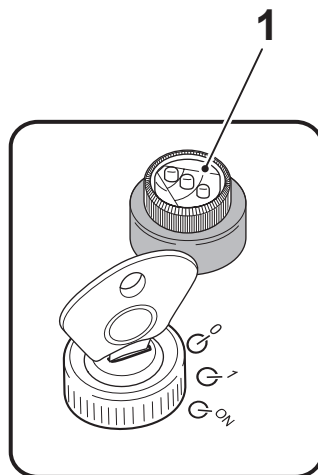

DFRE124700