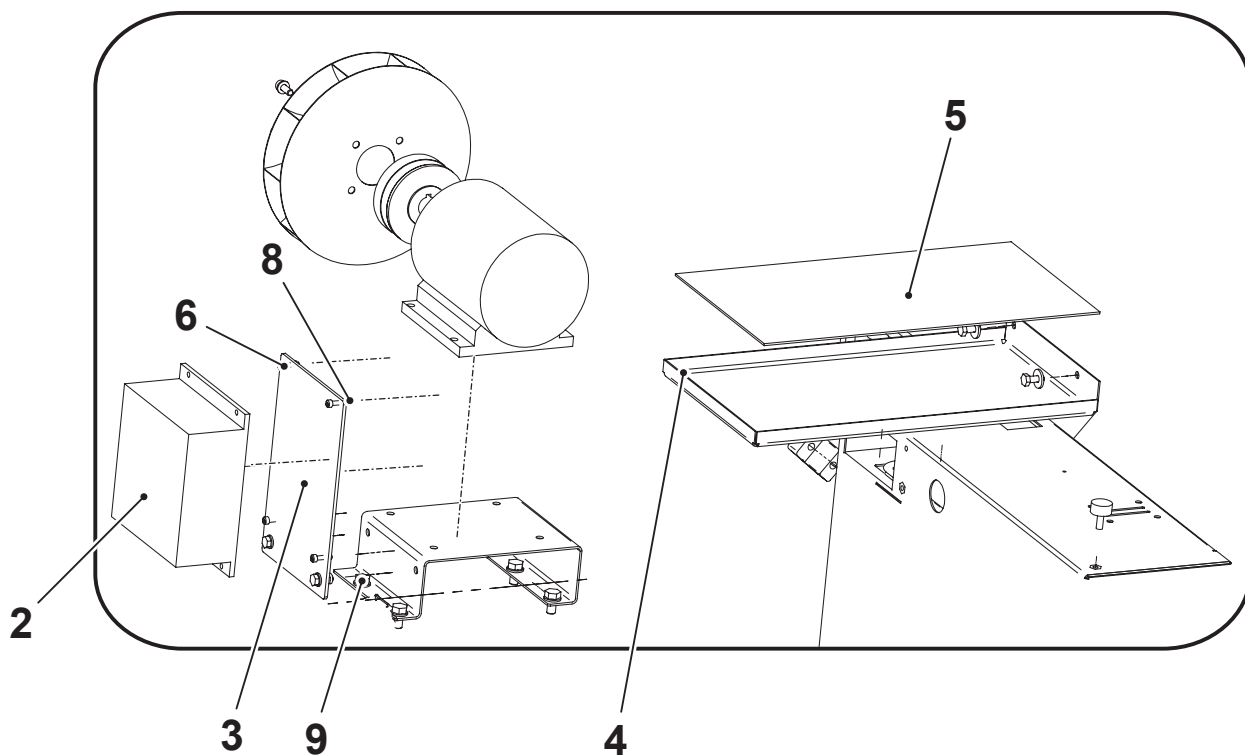

DFRE124600