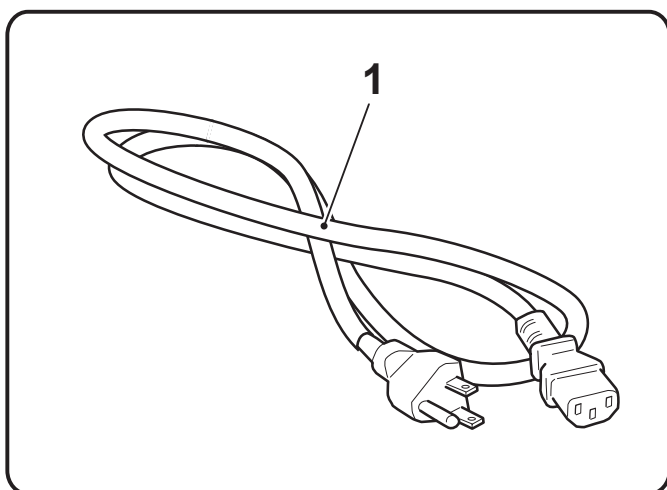

DFRE124600