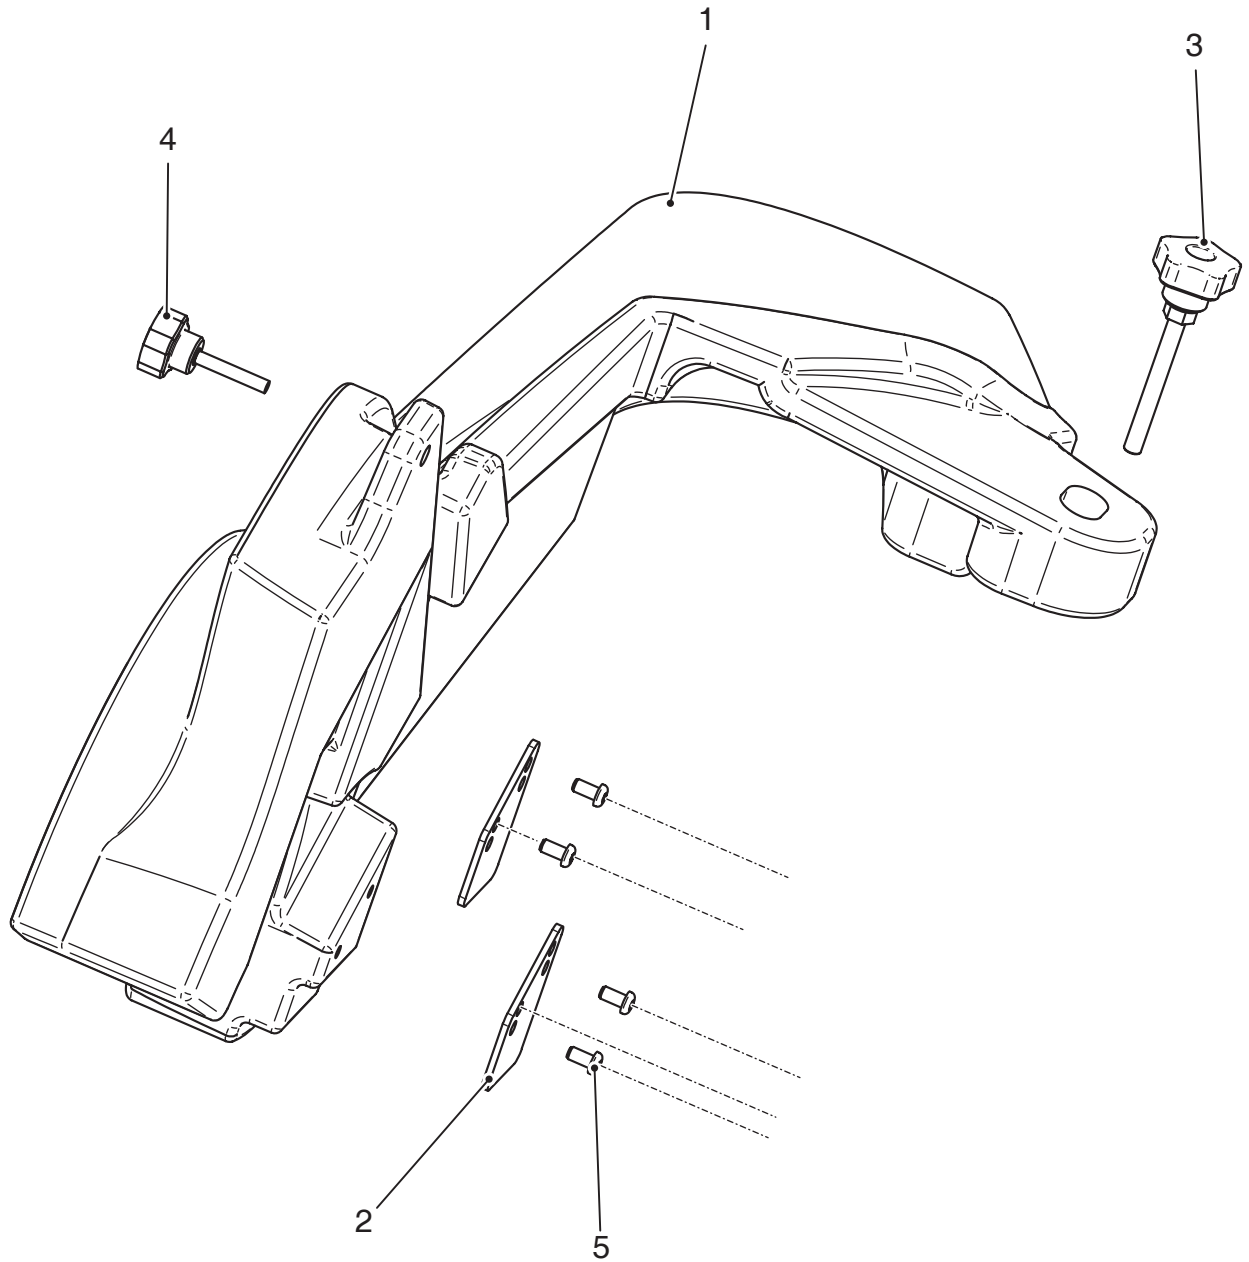

TABLE 0.13.3

Ed. 06/16 - Rev. 01

N. Pos.	Cod.	Description	Q.ty
1	6470031AAS	L.H. Side panel	1
2	6020014ADQ	Side panel coupler plate	2
3	C046300000	Hand-wheel	1
4	C044400000	M6x35 Hand-wheel	1
5	A600106012	M6x12 Screw	4