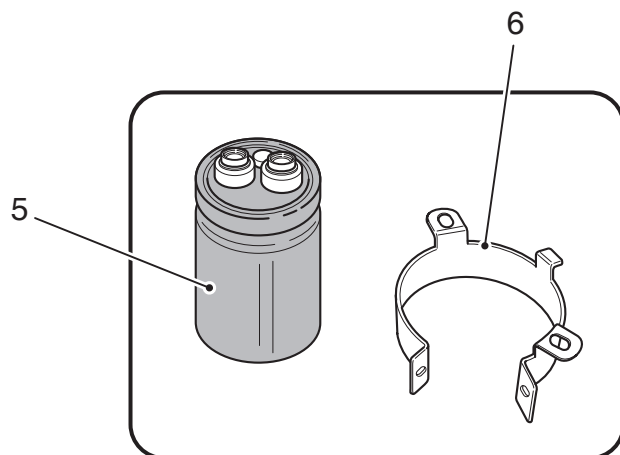

TABLE 0.17

Ed. 06/16 - Rev. 01

N. Pos.	Cod.	Description	Q.ty
1	E191200000	Clamps set	1
2	E253600000	Red clamp cover	1
3	E253700000	Black clamp cover	1
4	E438000000	12V Remote switch control	1
5	E020500000	Fuse box	3
6	E022700000	3A Fuse	1
7	E022800000	7,5A Fuse	2
8	6020014ACY	Electric components support	1
9	E251800000	Cable cover	4
10	E320100000	Battery connector	3
11	E02C100000	Fuse box	1
12	E02B700000	60A Fuse	1
13	E151800000	Microswitch	2
14	E252400000	Protection cover	1
15	6020014AKJ	Micro protection	1
16	6020014ASW	Fuses bloc protection	1