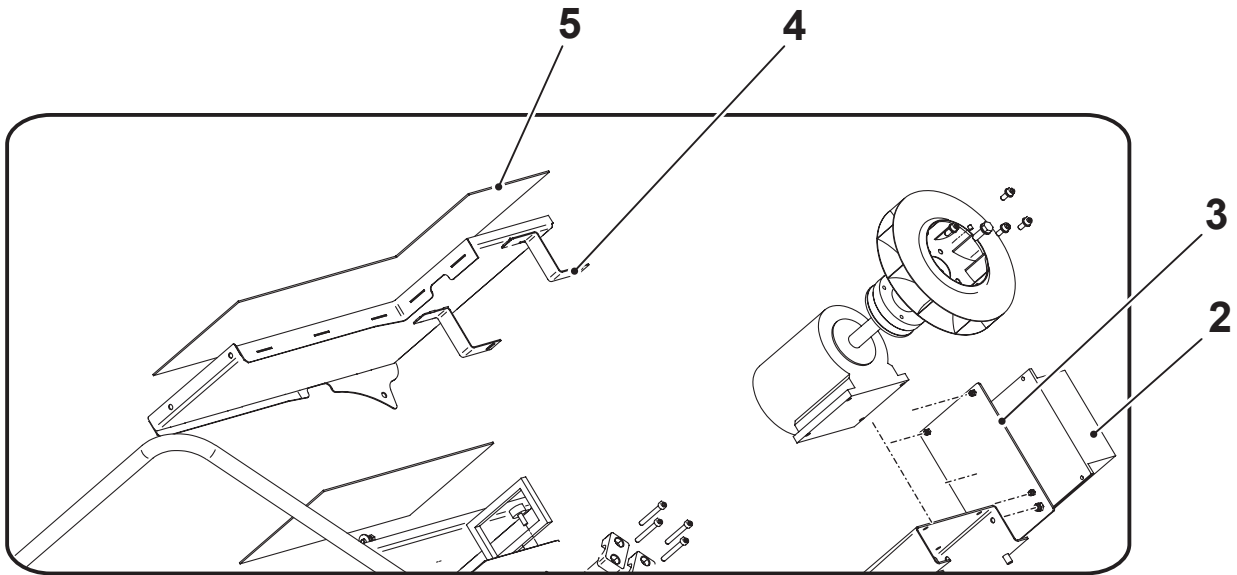

DFRE124700