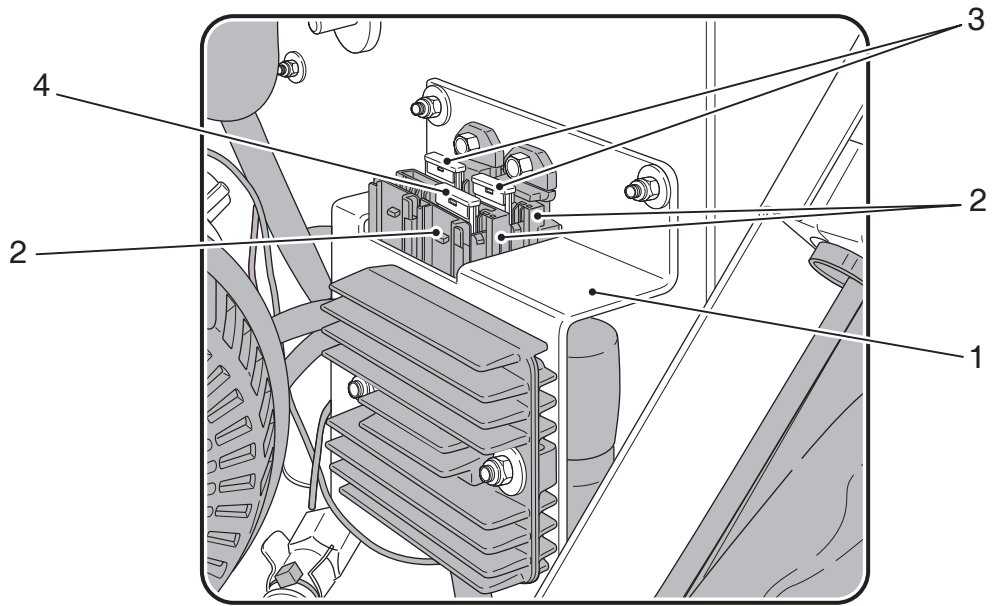

TABLE 0.17

Ed. 06/16 - Rev. 01

N. Pos.	Cod.	Description	Q.ty
1	E191200000	Clamps set	1
2	E253600000	Red clamp cover	1
3	E253700000	Black clamp cover	1
4	E438000000	12V Remote switch control	1
5	E020500000	Fuse box	3
6	E022700000	3A Fuse	1
7	E022800000	7,5A Fuse	2
8	6020014ACY	Electric components support	1
9	E251800000	Cable cover	4
10	E320100000	Battery connector	3
11	E02C100000	Fuse box	1
12	E02B700000	60A Fuse	1
13	E151800000	Microswitch	2
14	E252400000	Protection cover	1
15	6020014AKJ	Micro protection	1
16	6020014ASW	Fuses bloc protection	1